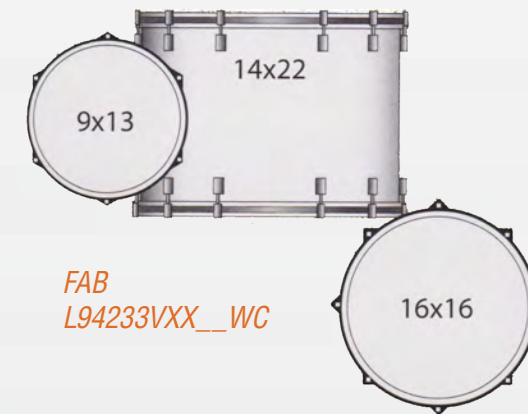

*FAB
L94233VXX__WC*