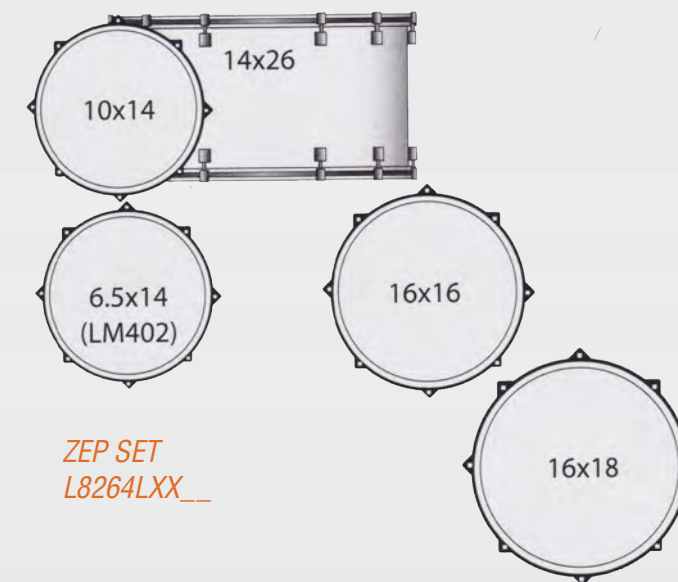

*ZEP SET  
L8264LXX\_\_*

*Yellow (56)*

*Clear (38)*

*Amber (47)*

*Blue (55)*